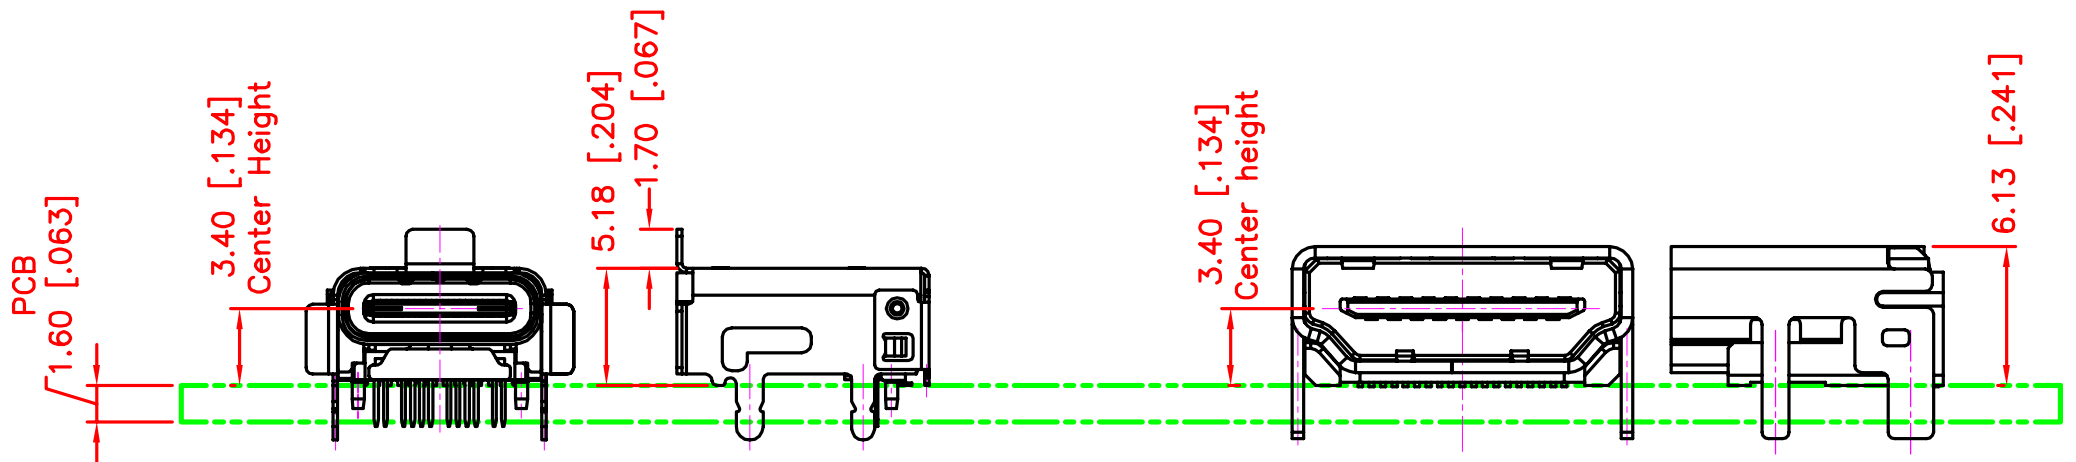

TEKCON's USB TYPE C (P/N: 5427-X02-012-H1) with the Same Center Height (3.4mm) as HDMI Connector

USB TYPE C Top Mount type
(P/N: 5427-X02-012-H1)

HDMI (P/N: 5300-XX9-B11-H3)

TEKCON Electronics Corp.

TWN : 886-2-2212-0369